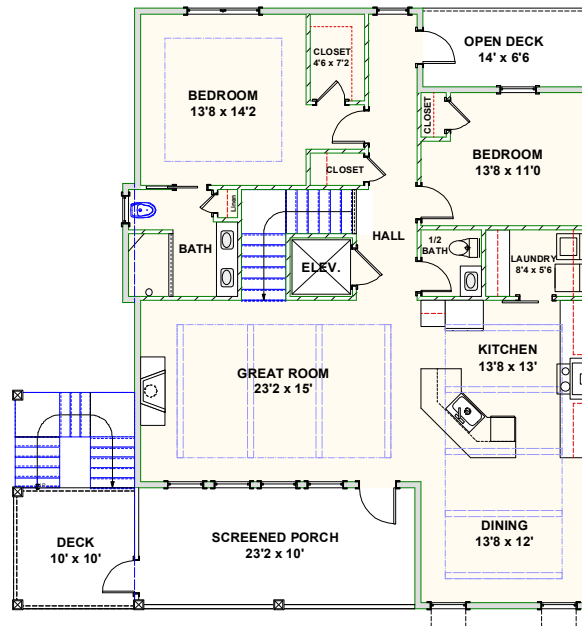

CAROLINA BLUEWATER CONSTRUCTION

BUILDING TOMORROW WITH AFFORDABLE QUALITY HOMES

910-575-7100

6934-9 BEACH DR SW, OCEAN ISLE BEACH, NC 28469

BEACH HOME 256

3,213 SQ FT | 6 BEDROOMS | 3 BATHS—2 HALF BATHS | 853 SQ FT DECKS

WWW.CAROLINABLUEWATERCONSTRUCTION.COM

BEACH HOME 256

3,213 SQ FT | 6 BEDROOMS | 3 BATHS—2 HALF BATHS | 853 SQ FT DECKS

47'10 x 49'8

1ST FLOOR - FLOOR PLAN

2ND FLOOR - FLOOR PLAN

3RD FLOOR
DECK

CAROLINA
BLUEWATER
CONSTRUCTION