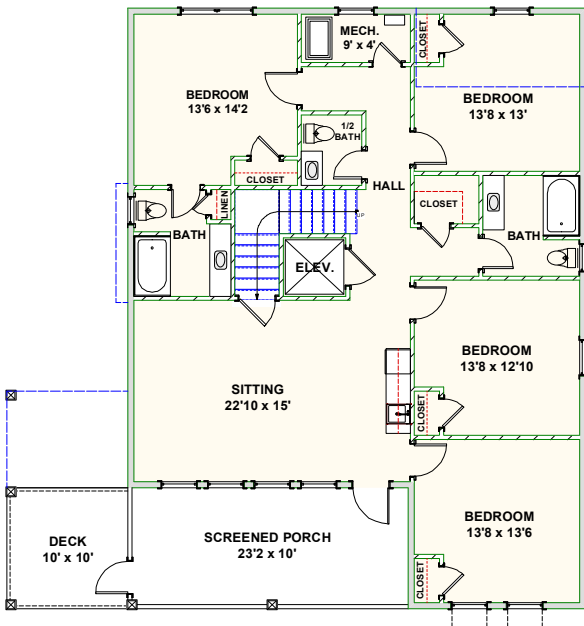

CAROLINA BLUEWATER CONSTRUCTION

BUILDING TOMORROW WITH AFFORDABLE QUALITY HOMES

910-575-7100

6934-9 BEACH DR SW, OCEAN ISLE BEACH, NC 28469

BEACH HOME 256

3,213 SQ FT | 6 BEDROOMS | 3 BATHS—2 HALF BATHS | 853 SQ FT DECKS

WWW.CAROLINABLUEWATERCONSTRUCTION.COM

BEACH HOME 256

3,213 SQ FT | 6 BEDROOMS | 3 BATHS—2 HALF BATHS | 853 SQ FT DECKS

47'10 x 49'8

1ST FLOOR - FLOOR PLAN

2ND FLOOR - FLOOR PLAN

3RD FLOOR
DECK

CAROLINA
BLUEWATER
CONSTRUCTION